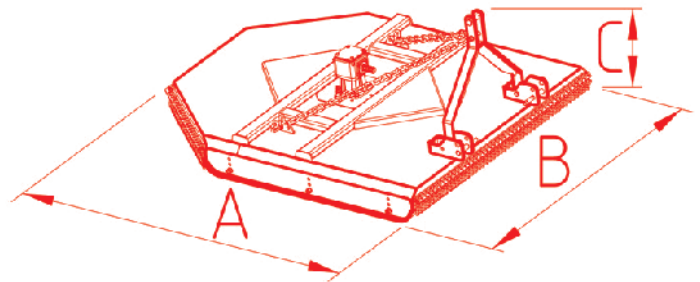

## Slasher

**LONGREACH**  
EQUIPMENT

- Sturdy 5mm deck thickness
- Adjustable full length side skids
- Heavy duty head stock with offset
- High torque slip clutch PTO
- Clean line top deck with under deck reinforcing
- Gearbox rated to 120HP
- 2 year machine warranty
- 7 year gearbox warranty.