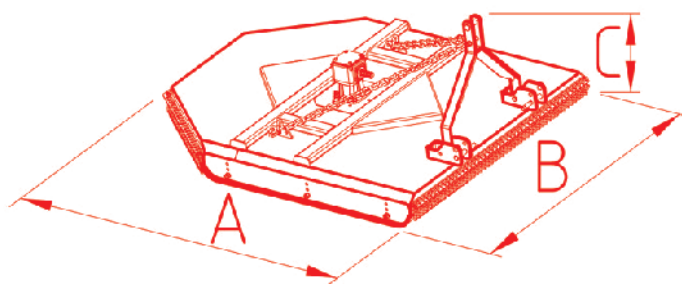

## Slasher

**LONGREACH**  
EQUIPMENT

- Sturdy 5mm deck thickness
- Adjustable full length side skids
- Heavy duty head stock with offset
- High torque slip clutch PTO
- Clean line top deck with under deck reinforcing
- Gearbox rated to 120HP
- 2 year machine warranty
- 7 year gearbox warranty.