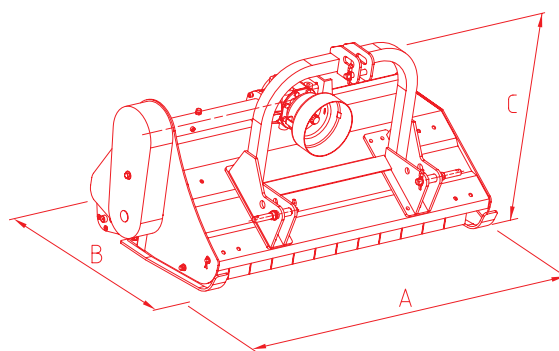

VFLA 155

LONGREACH
EQUIPMENT

- Precision built for medium hp tractors
- Precisely manufactured and balanced rotors
- Low hp requirement
- Perfect for smaller tractors and farm sizes
- Freewheel gearbox to minimise stresses
- High strength long life hammers
- Manufactured to the highest European standard
- 2 year full factory warranty. Full spare parts availability.

	hp							A	B	C	KG
cm	min	max	cm	n°	n°	n°	rpm	cm	cm	cm	kgs
155	30	60	61+94	24	48	3	540	167	92	95	276

PRICE