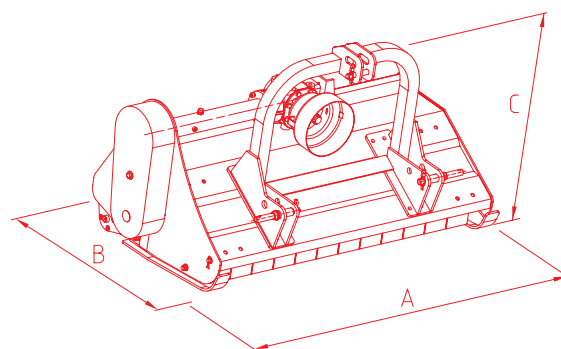

VFLA 125

LONGREACH
EQUIPMENT

- Precision built for medium hp tractors
- Precisely manufactured and balanced rotors
- Low hp requirement
- Perfect for smaller tractors and farm sizes
- Freewheel gearbox to minimise stresses
- High strength long life hammers
- Manufactured to the highest European standard
- 2 year full factory warranty. Full spare parts availability.

	hp						A	B	C		
cm	min	max	cm	n°	n°	n°	rpm	cm	cm	cm	kgs
125	25	55	61+64	20	40	3	540	137	92	95	249

PRICE