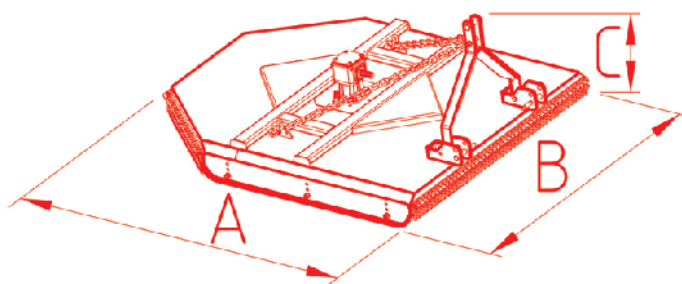

SL6 & SL7

Slasher

LONGREACH
EQUIPMENT

- Sturdy 5mm deck thickness
- Adjustable full length side skids
- Heavy duty head stock with offset
- High torque slip clutch PTO
- Clean line top deck with under deck reinforcing
- Gearbox rated to 120HP
- 2 year machine warranty
- 7 year gearbox warranty.

	 hp			A	B	C	 KG
	cm	min					
SL6 - 161	75	120	540	188	174	89	325
SL7 - 191				218	204	89	423

PRICE