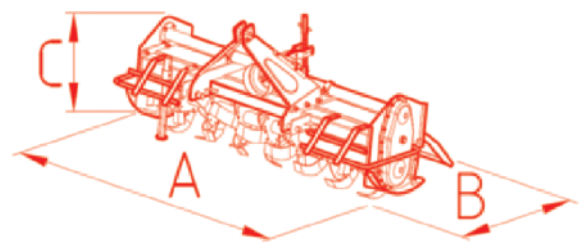

IGN 180

Rotary Hoe

LONGREACH
EQUIPMENT

- Solid medium duty construction
- Oil bath gear drive
- Bed formers included
- 6 blades per flange
- Full 2 year warranty.

	 hp						A	B	C	 KG
cm	min	max	n°	n°	n°	rpm	cm	cm	cm	kgs
180	40	70	140	9	24+24	540	203	95	100	380